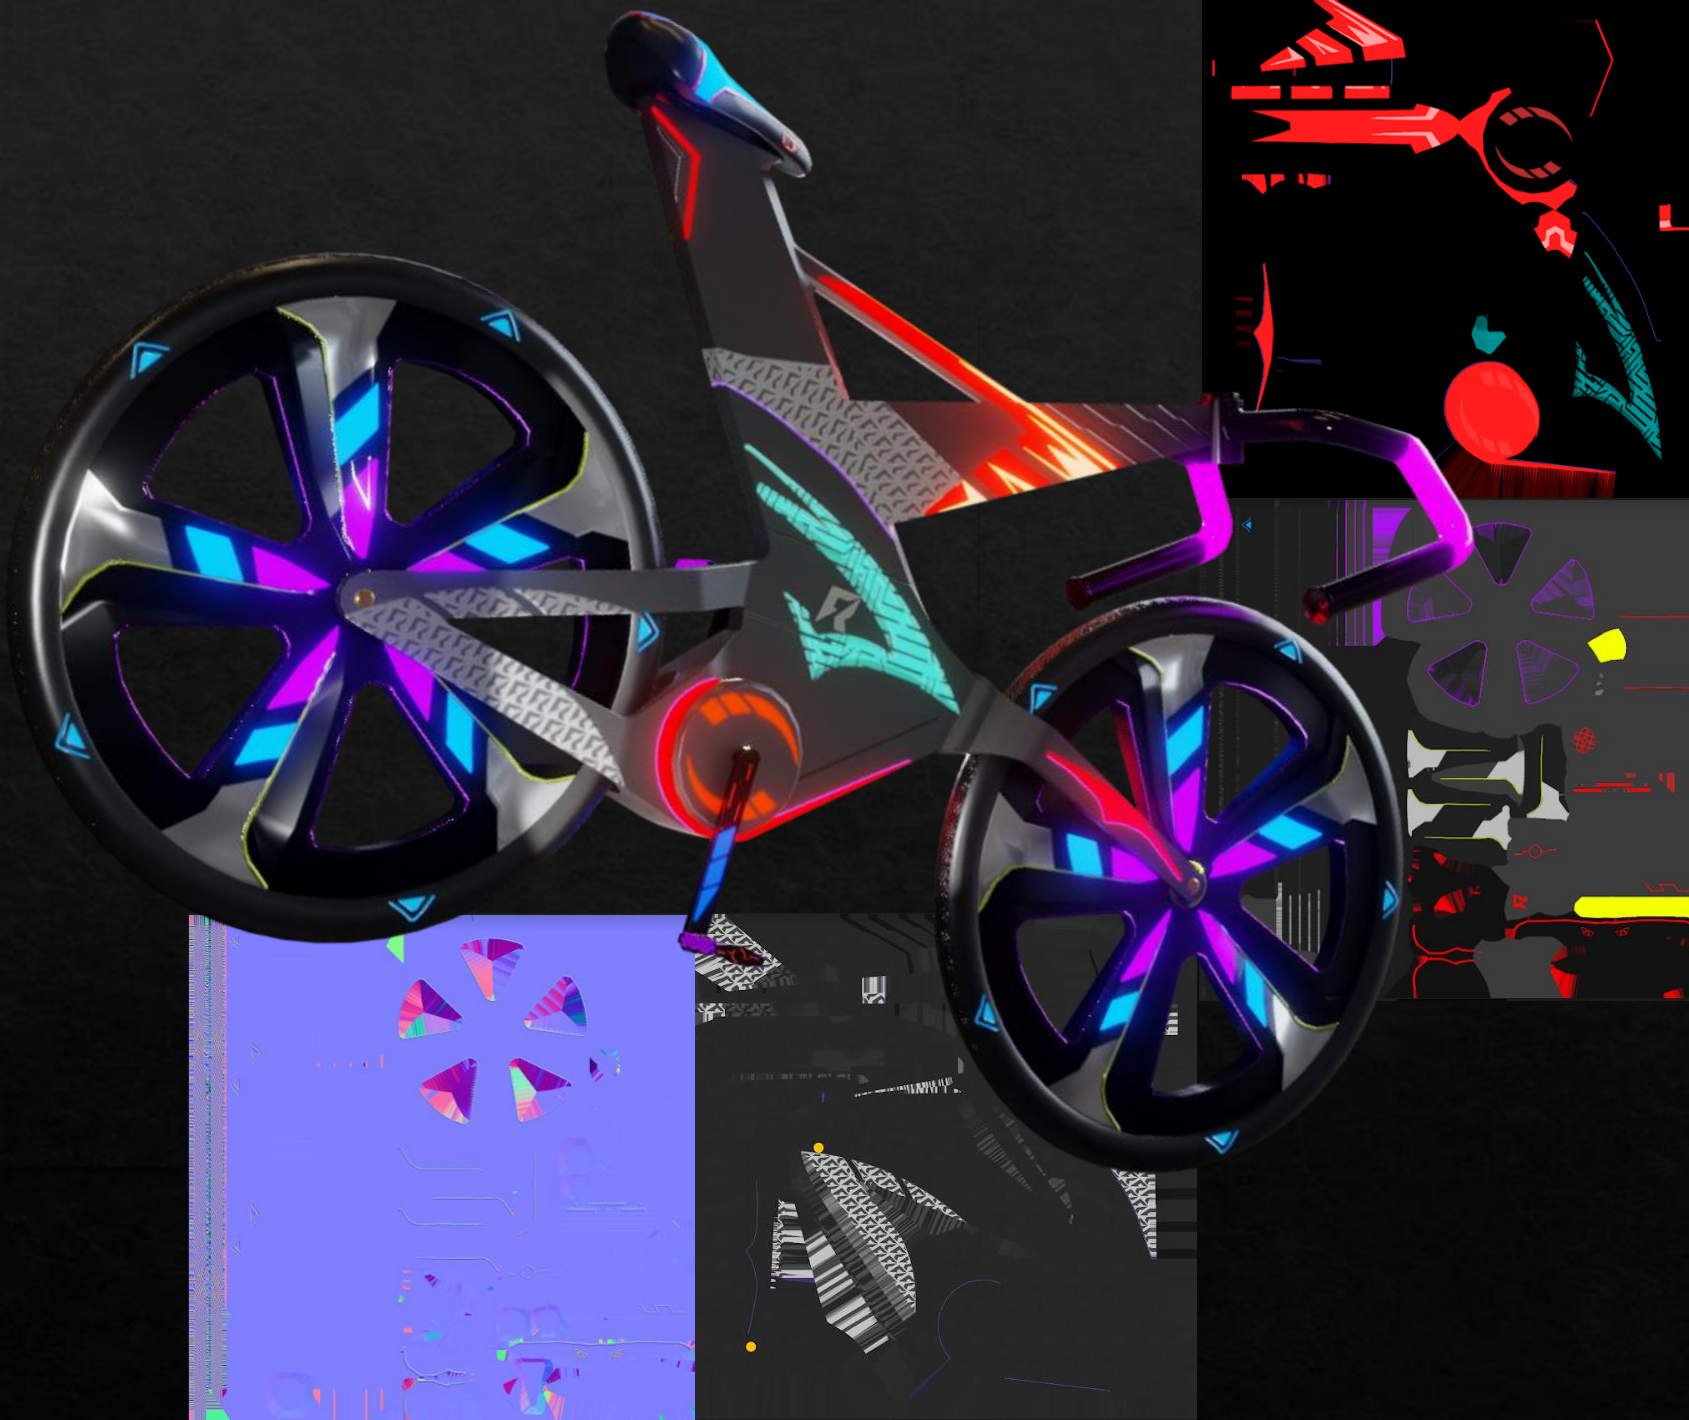

RUNNOW BICYCLES

- 3D Concept
- 3D Modeling by Maya & 3Ds Max
- UV Wrapping by Maya
- Texturing by Substance Painter
- Rendering by Blender