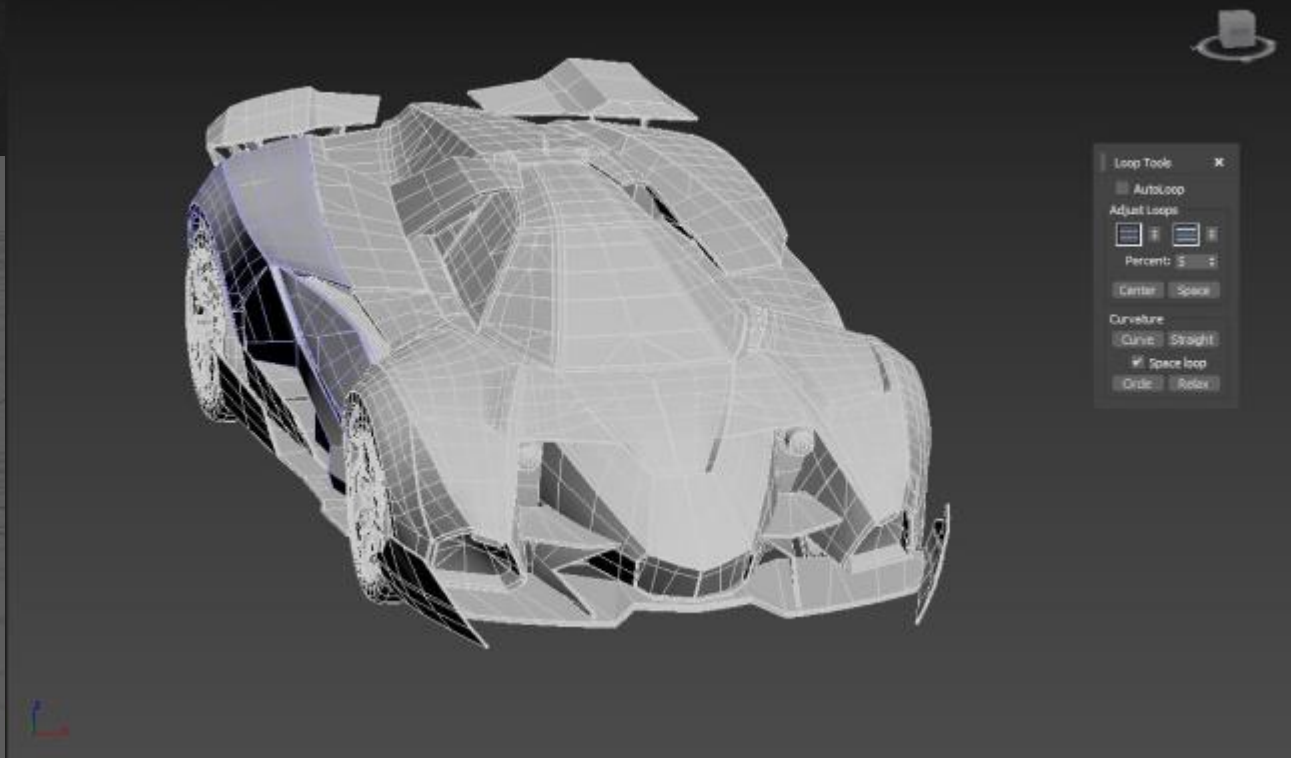

Rage

Super Rare

Epic

Legendary

The image features a 3D character render of a woman with short dark hair, wearing a pink, form-fitting, sleeveless dress with a subtle floral pattern. On the left, there is a close-up of her head and shoulders. On the right, there is a full-body view of her standing with her arms slightly away from her body. The background is a dark, neutral color.