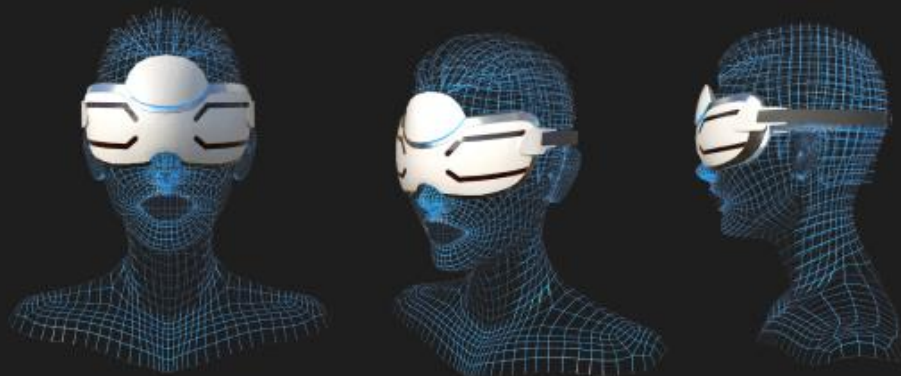

Rage

Super Rare

Epic

Legendary

The image features a 3D character render of a woman with short dark hair, wearing a pink, form-fitting, sleeveless dress with a subtle floral pattern. On the left, there is a close-up of her head and shoulders. On the right, there is a full-body view of her standing with her arms slightly away from her body. The background is a dark, neutral color.

CHARACTER & ACCESSORIES

- 3D Concept
- 3D Modeling by Maya & 3Ds Max
- UV Wrapping by Maya
- Texturing by Substance Painter
- Rendering by Blender

SLEEPING EYE MASK

SLEEPING EYE MASK

SLEEPING EYE MASK

SLEEPING EYE MASK