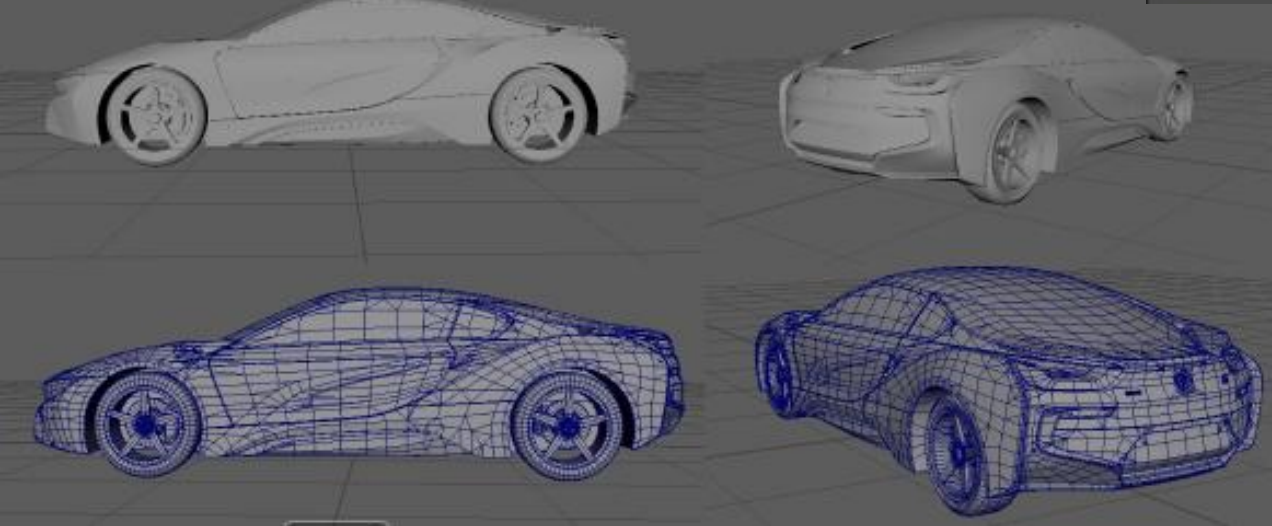

SUPERSTYL
EPIC

26 km/h
100 km

SUPERSTYL
LEGENDARY

28 km/h
100 km

RUNNOW CARS

- 3D Concept
- 3D Modeling by Maya & 3Ds Max
- UV Wrapping by Maya
- Texturing by Substance Painter
- Rendering by Blender

Beginner

Rage

Super Rare

Epic

Legendary

The image features a 3D character render of a woman with short dark hair, wearing a pink, form-fitting, sleeveless dress with a subtle floral pattern. On the left, there is a close-up of her head and shoulders. On the right, there is a full-body view of her standing with her arms slightly away from her body. The background is a dark, neutral color.