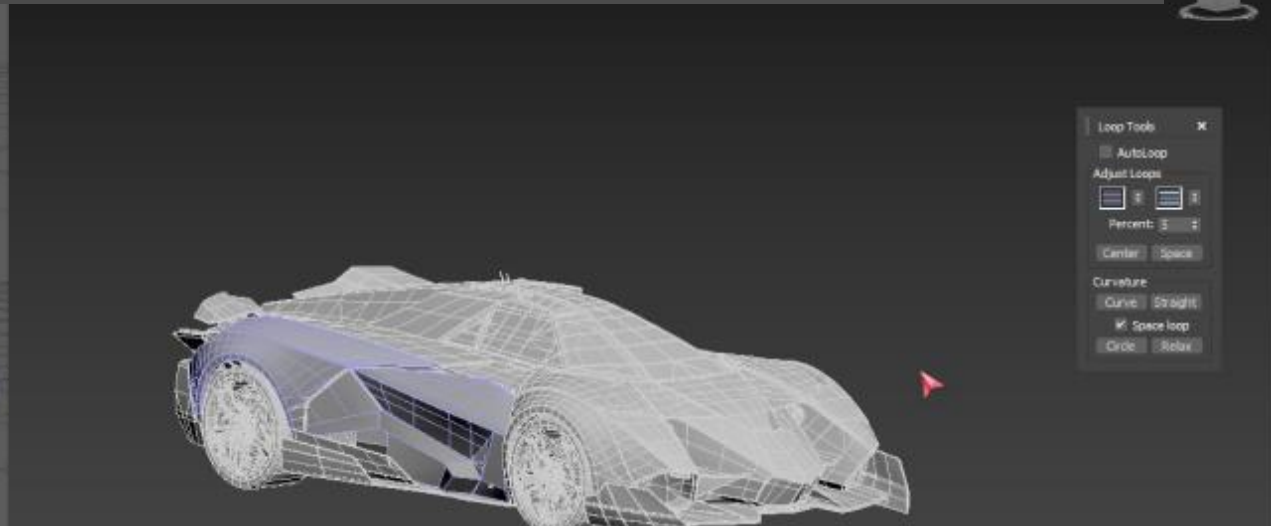

SUPERSTYL
EPIC

26 km/h
100 km

SUPERSTYL
LEGENDARY

28 km/h
100 km

RUNNOW CARS

- 3D Concept
- 3D Modeling by Maya & 3Ds Max
- UV Wrapping by Maya
- Texturing by Substance Painter
- Rendering by Blender

Beginner

Rage

Super Rare

Epic

Legendary

The image features a 3D character render of a woman with short dark hair, wearing a pink, form-fitting, sleeveless dress with a subtle floral pattern. On the left, there is a close-up of her head and shoulders. On the right, there is a full-body view of her standing with her arms slightly away from her body. The background is a dark, neutral color.