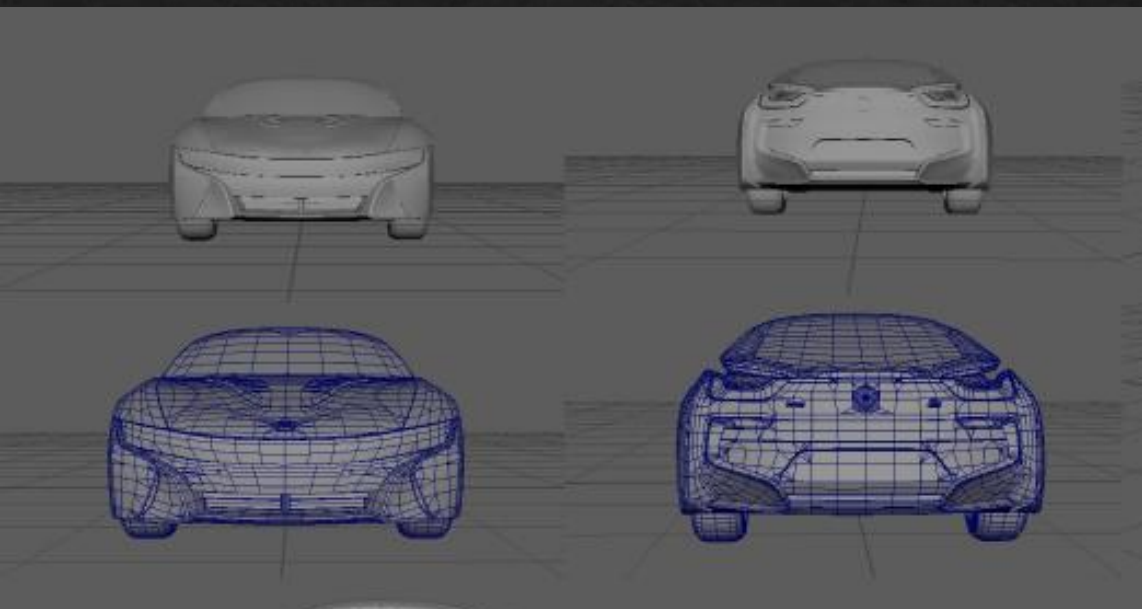

SUPERSTYL
EPIC

26 km/h
100 km

SUPERSTYL
LEGENDARY

28 km/h
100 km

RUNNOW CARS

- 3D Concept
- 3D Modeling by Maya & 3Ds Max
- UV Wrapping by Maya
- Texturing by Substance Painter
- Rendering by Blender

Beginner

Rage

Super Rare

Epic

Legendary

The image features a 3D character render of a woman with short dark hair, wearing a pink, form-fitting, sleeveless dress with a subtle floral pattern. On the left, there is a close-up of her head and shoulders. On the right, there is a full-body view of her standing with her arms slightly away from her body. The background is a dark, neutral color.